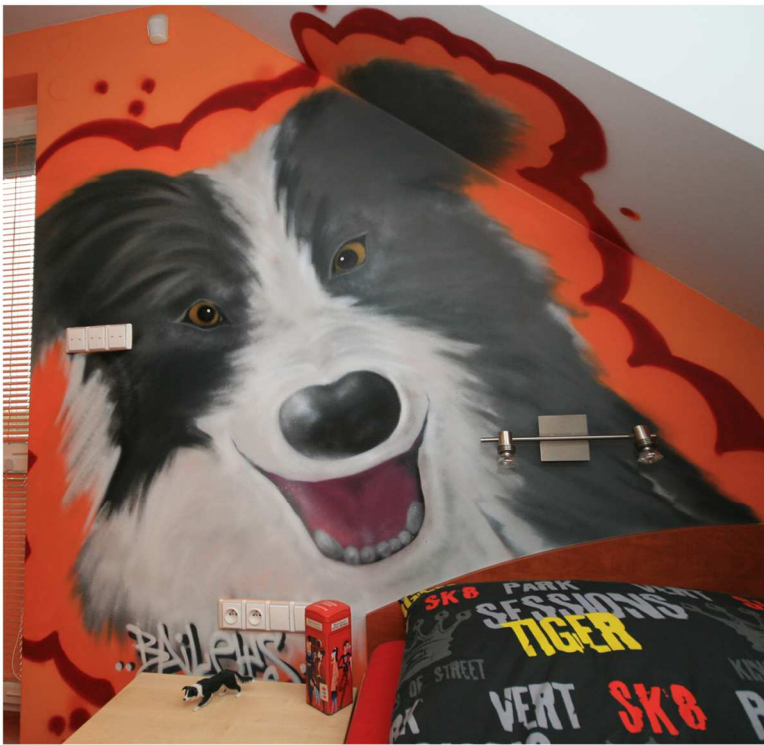

# REALIZOVANÁ MALBA

**KLUB  
VRTULE  
OSTRAVA  
PORUBA**

*Handwritten blue text, possibly a signature or logo, located in the top left corner of the image.*

**GRAFFITI**

*B36*

EXHIBICE &  
WORKSHOPY

REKLAMNÍ  
PLOCHY / MALBY