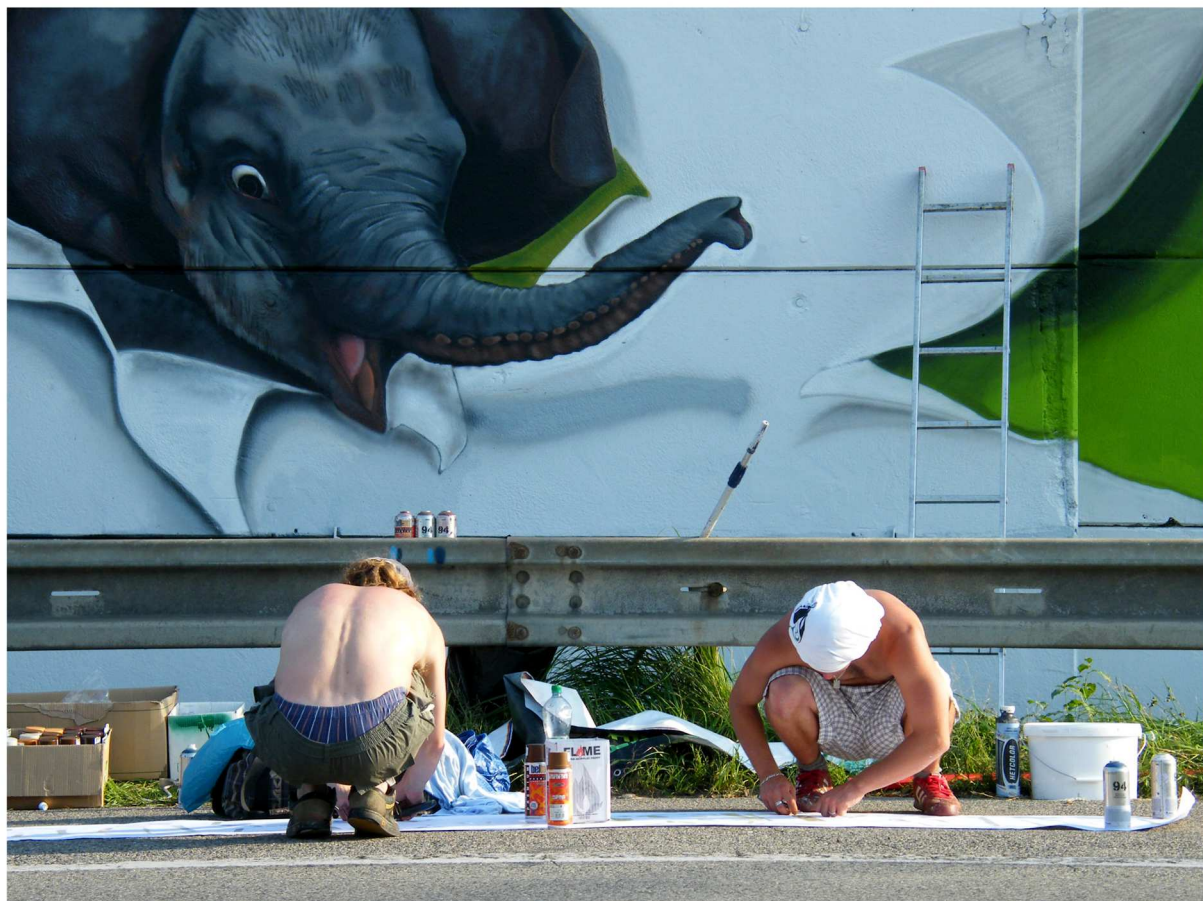

KAMPAŇ PRO ZOO OSTRAVA - SLŮNĚ RASHMI