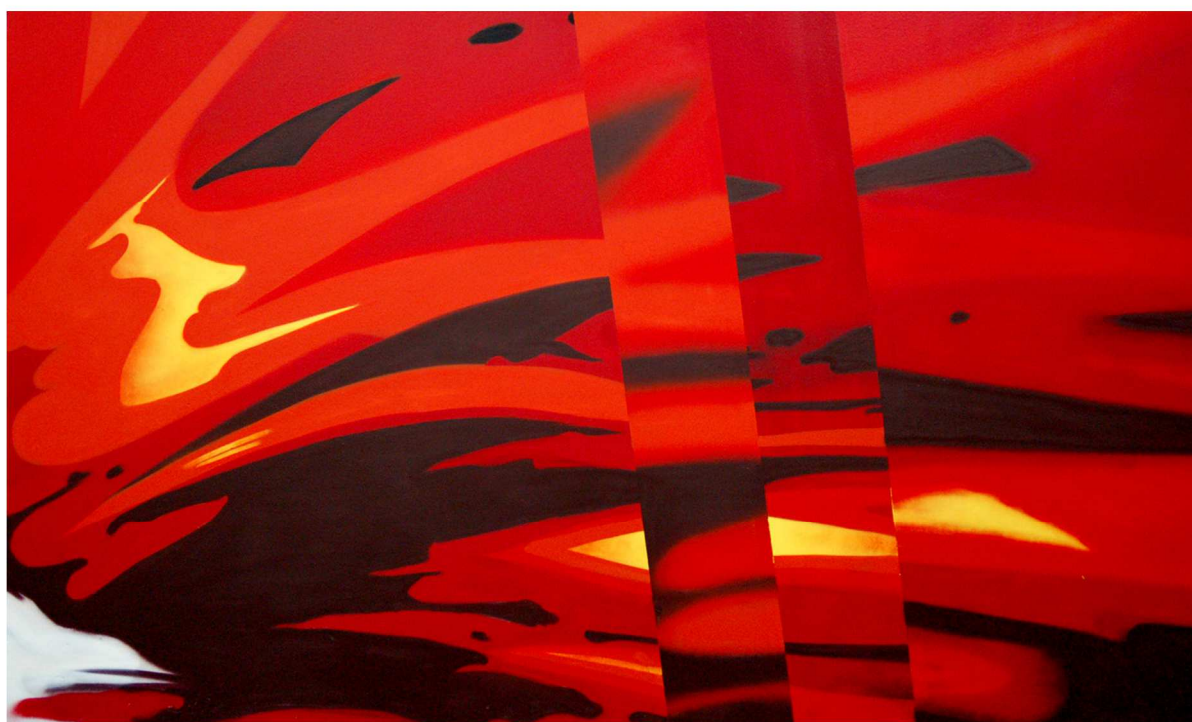

# REALIZOVANÁ MALBA

**KLUB  
VRTULE  
OSTRAVA  
PORUBA**

*Handwritten blue text, possibly a signature or logo, located in the top left corner of the image.*

**GRAFFITI**

*B36*

EXHIBICE &  
WORKSHOPY

REKLAMNÍ  
PLOCHY / MALBY