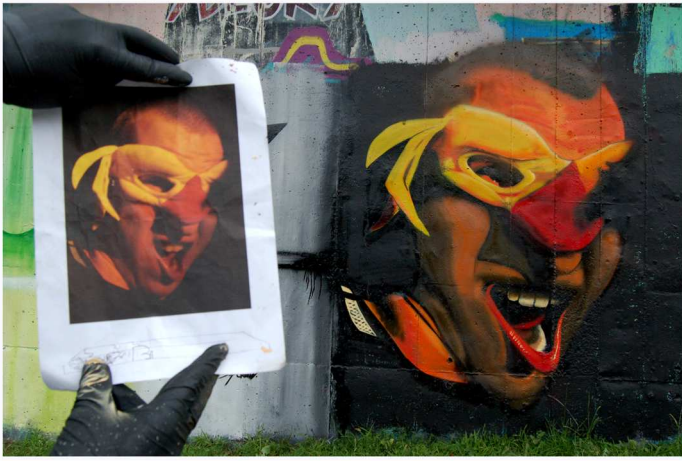

# REALIZOVANÁ MALBA

**KLUB  
VRTULE  
OSTRAVA  
PORUBA**

*Handwritten blue text, possibly a signature or logo, located in the top left corner of the image.*

**GRAFFITI**

*B36*

EXHIBICE &  
WORKSHOPY

REKLAMNÍ  
PLOCHY / MALBY