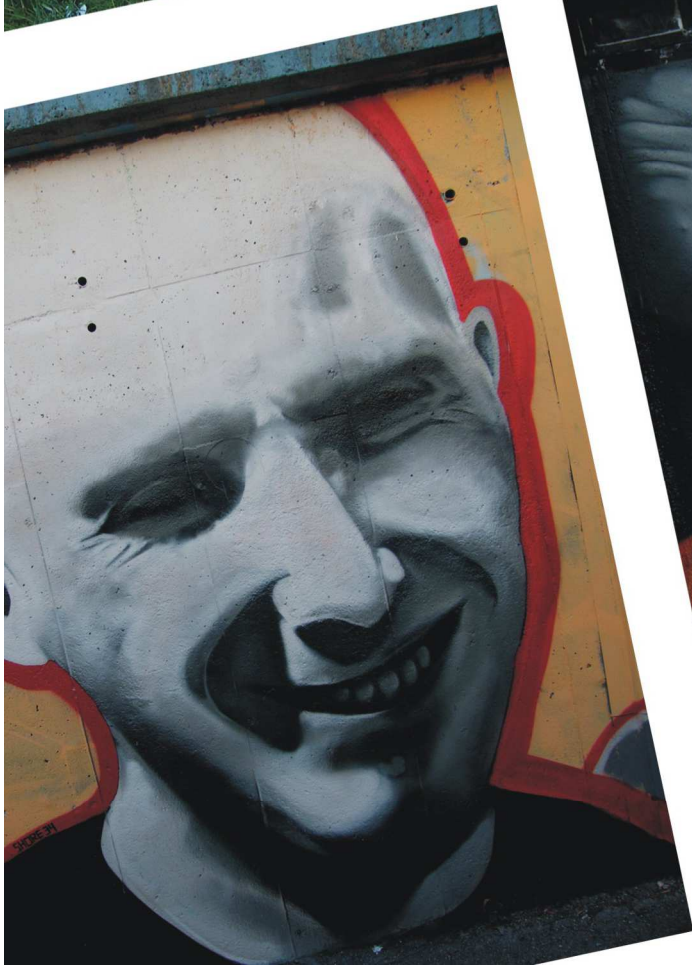

# REALIZOVANÁ MALBA

**KLUB  
VRTULE  
OSTRAVA  
PORUBA**

*Handwritten blue text, possibly a signature or logo, located in the top left corner of the image.*

**GRAFFITI**

*B36*

EXHIBICE &  
WORKSHOPY

REKLAMNÍ  
PLOCHY / MALBY