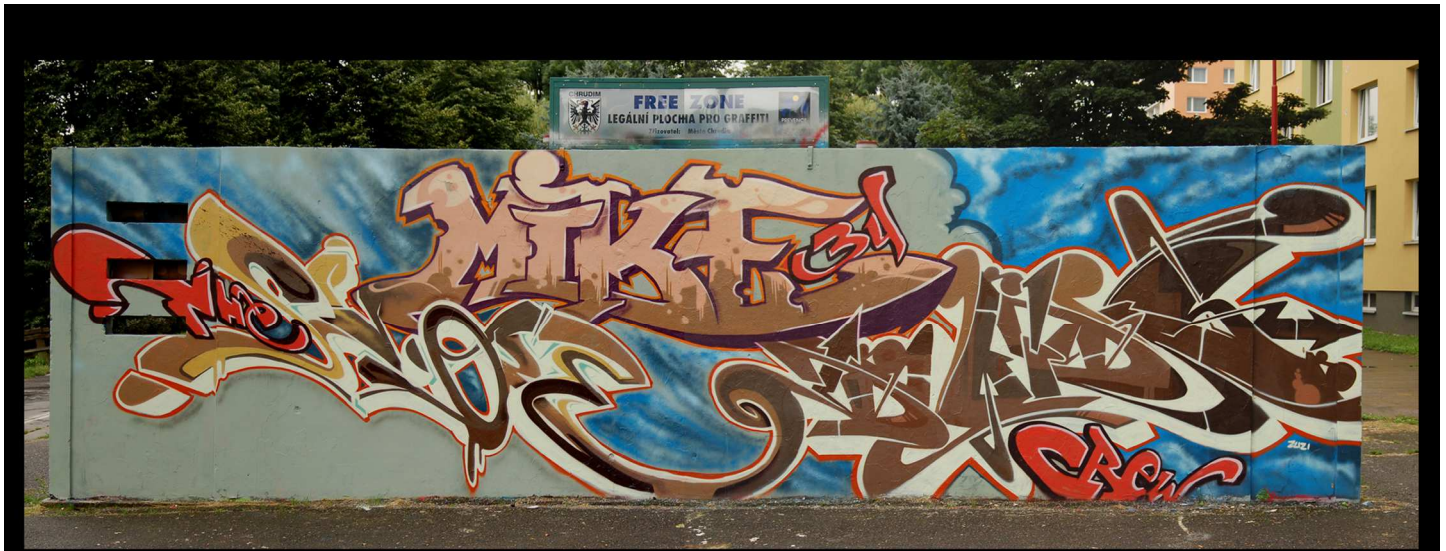

# REALIZOVANÁ MALBA

**KLUB  
VRTULE  
OSTRAVA  
PORUBA**

*Handwritten blue text, possibly a signature or logo, located in the top left corner of the image.*

**GRAFFITI**

*B36*

EXHIBICE &  
WORKSHOPY

REKLAMNÍ  
PLOCHY / MALBY