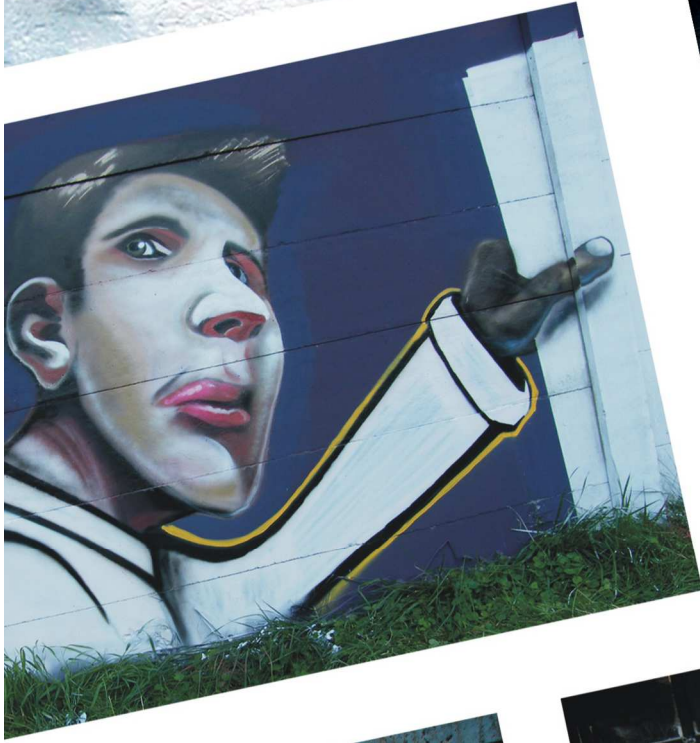

# REALIZOVANÁ MALBA

**KLUB  
VRTULE  
OSTRAVA  
PORUBA**

*Handwritten blue text, possibly a signature or logo, located in the top left corner of the image.*

**GRAFFITI**

*B36*

EXHIBICE &  
WORKSHOPY

REKLAMNÍ  
PLOCHY / MALBY