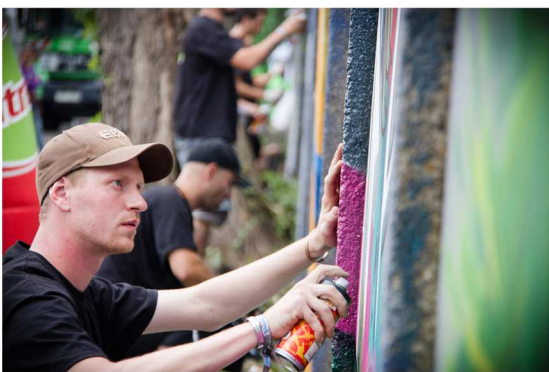

# REALIZOVANÁ MALBA

**KLUB  
VRTULE  
OSTRAVA  
PORUBA**

*Handwritten blue text, possibly a signature or logo, located in the top left corner of the image.*

**GRAFFITI**

*B36*

EXHIBICE &  
WORKSHOPY

REKLAMNÍ  
PLOCHY / MALBY